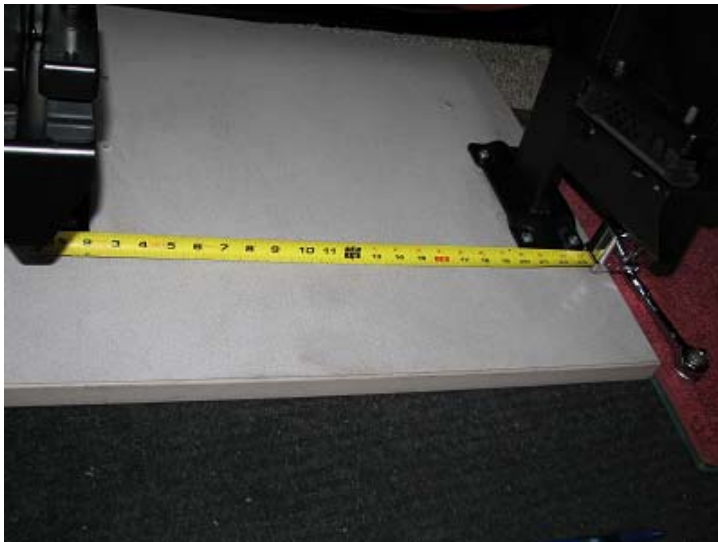

Installation Instructions for the Reno True Rocker Theater Chairs

Tools needed to assemble the Reno True Rocker Theater Chairs:

- 1 - 10mm Socket for the Back
- 1 - 13mm Socket for the Seat

Hardware for assembling the Reno True Rocker Theater Chairs:

- 2 - Bolts for the back assembly

- 2 - Nuts for the seat assembly

Installation Instructions for the Reno True Rocker Theater Chairs

STEP 1:

Mount your leg standards on a 22" center to center layout to your floor.

Helpful Note:

If mounting to wood we suggest using 3/8 by 1-1/2 inch lag bolt.

If mounting to concrete there are many different concrete anchors you can pick up at any local hardware store.

Installation Instructions for the Reno True Rocker Theater Chairs