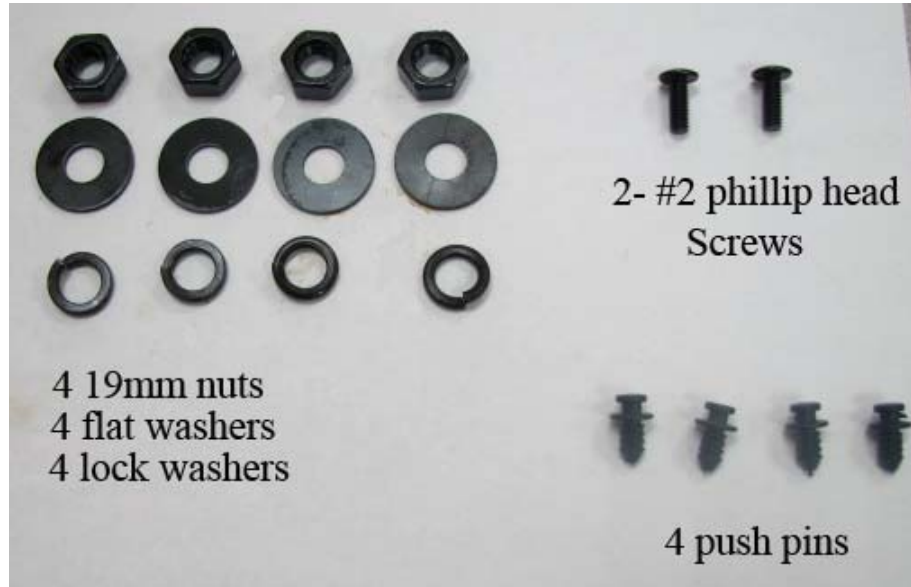

Installation Instructions for the Crown Jewel Rocker Theater Chairs

Hardware needed for the assembly of your Crown Jewel Theater Chairs.

STEP 1:

Mount your leg standards on a 22 inch center to center layout to your floor.

If mounting to wood we suggest using 3/8 by 1-1/2 inch lag bolt.

If mounting to concrete there are many different concrete anchors you can pick up at any local hardware store.

Installation Instructions for the Crown Jewel Rocker Theater Chairs

Installation Instructions for the Crown Jewel Rocker Theater Chairs

STEP 3:

Using the front 2 bolts on your left and right legs place your seat onto the bolts and tighten down your nuts and washers.

STEP 4:

Your center legs have center pads that need 2 - #2 Phillips pan head screws to fasten down at the bottom of each leg.

Continue onto STEP 5

Installation Instructions for the Crown Jewel Rocker Theater Chairs